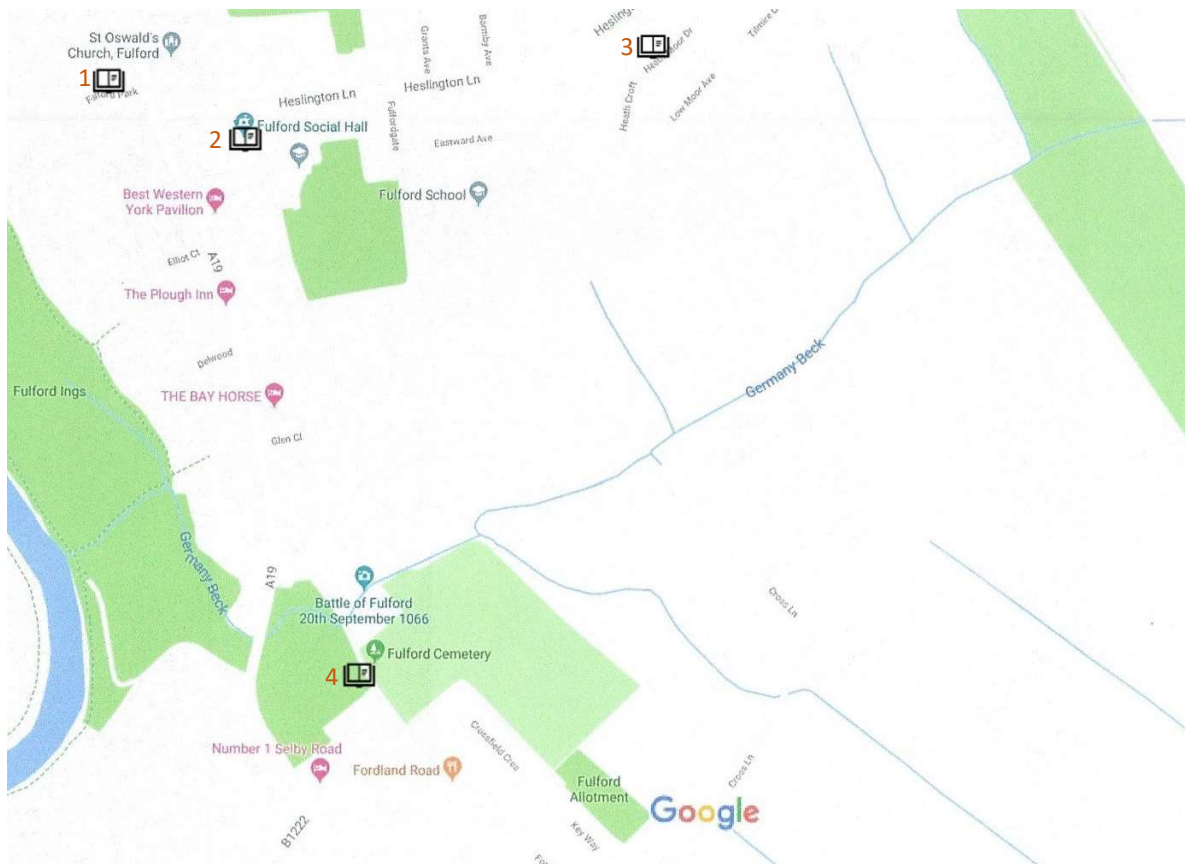

Fulford Parish Council Public Noticeboards

Noticeboard Locations

The noticeboards in Fulford Parish are located:

1. Near the Bus Stop by the GP Surgery on Main Street (opposite St Oswald's Church);
2. At the Social Hall on School Lane;
3. On Heath Moor Drive off Heslington Lane;
4. On Fordlands Road (opposite Fulford Cemetery)